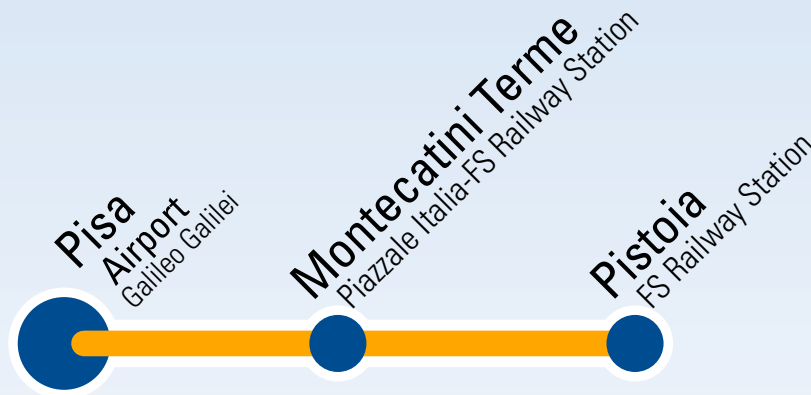

one Step Closer to the Heart of Tuscany

Timetable

Pistoia FS Railway Station	8.00	10.55	18.00
Montecatini T. FS Railway Station	8.15	11.10	18.15
Pisa Airport	9.00	11.55	19.00
Pisa Airport	9.45	13.30	21.15
Montecatini T. FS Railway Station	10.30	14.15	22.00
Pistoia FS Railway Station	10.45	14.30	22.15

FlyBus operates daily (sunday and public holidays included)

**TIMETABLE VALID
UNTIL
25th OCTOBER
2008**

Fares

	Pisa Airport
Montecatini T.	€. 7.00
Pistoia	€. 7.00

Tickets can be purchased on board by cash.

The Heart of Tuscany has never been closer

The cities of Pistoia and Montecatini Terme are closer to Pisa Airport.

FLYBUS offers first-rate travel at economy prices on comfortable coaches.

This is where you can continue on to your final destination conveniently and quickly.